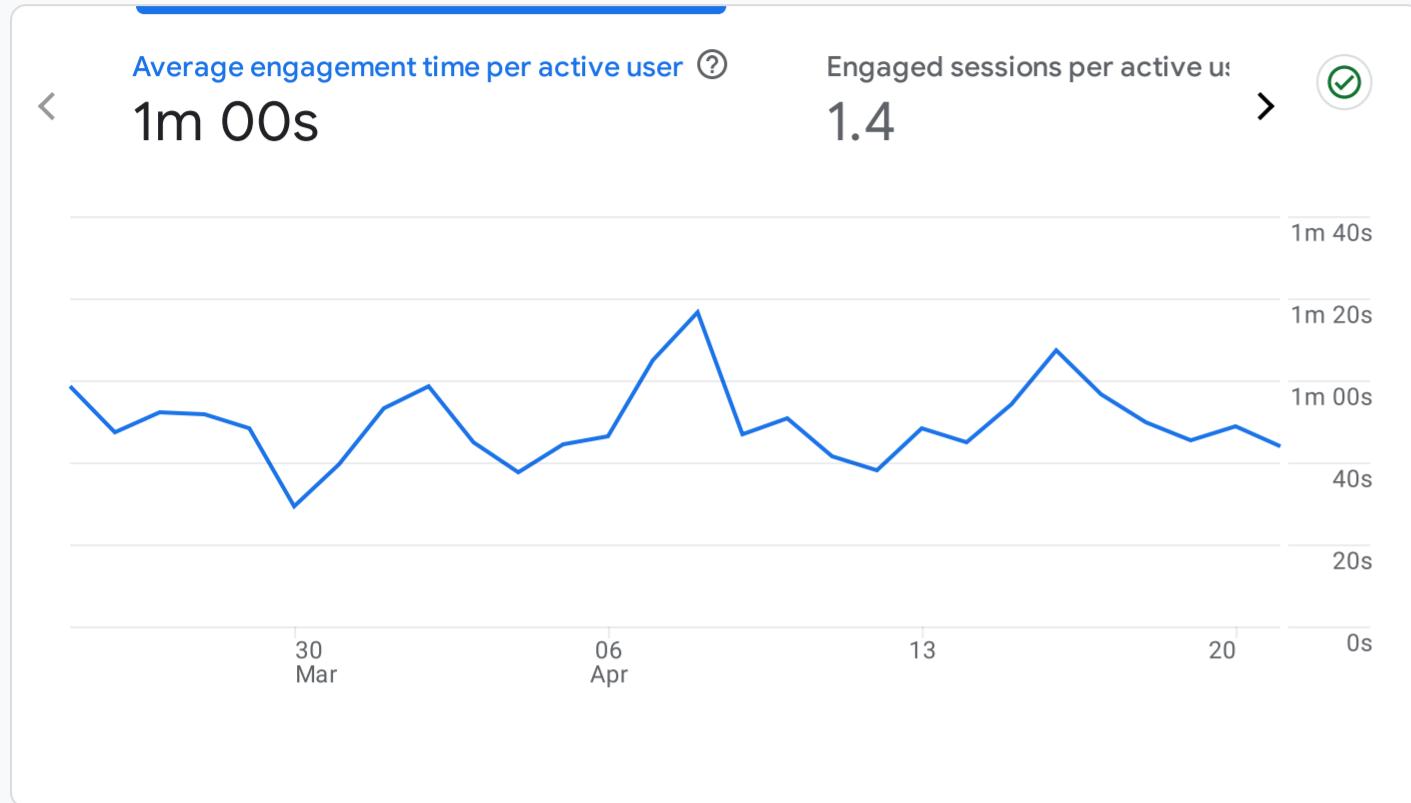

All Users [Add comparison](#)

Last 28 days Mar 25 - Apr 21, 2025

Engagement overview

Event count by Event name

EVENT NAME	EVENT COUNT
page_view	17K
session_start	12K
user_engagement	11K
first_visit	7.1K
view_search_results	625