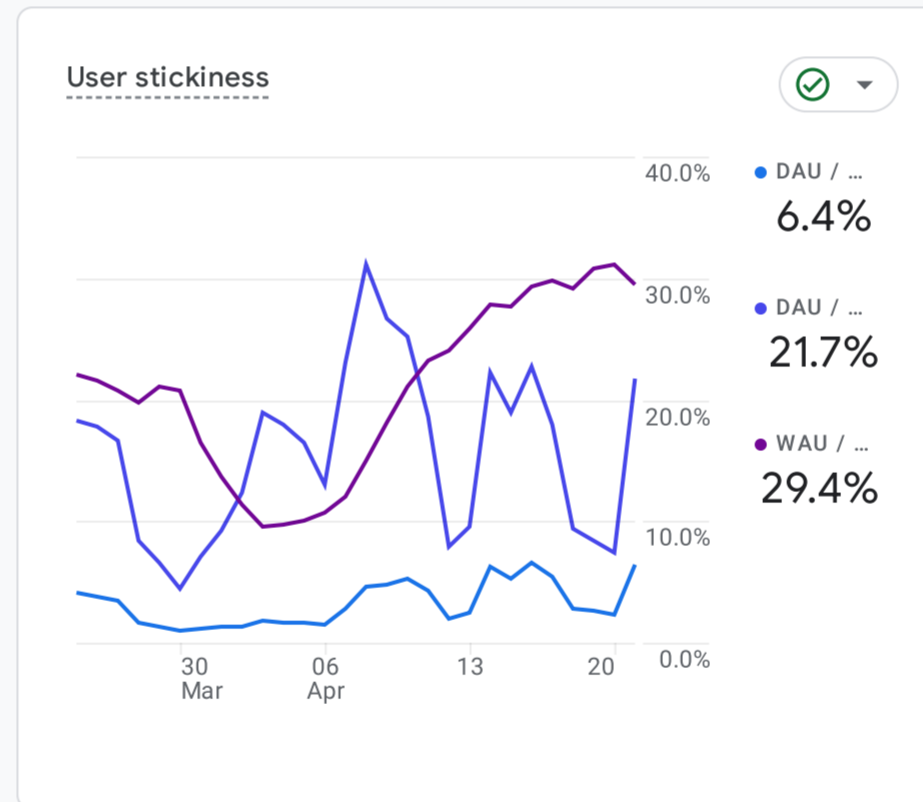

Event count by Event name

EVENT NAME	EVENT COUNT
page_view	17K
session_start	12K
user_engagement	11K
first_visit	7.1K
view_search_results	625

[View events](#)

Views by Page title and screen

PAGE TITLE AND SCREEN	VIEWS
Direktorat Jenderal I...	6.2K
Pencarian - Direktora...	746
Daftar Pejabat Kanto...	664
Daftar Pejabat Ditjen ...	631
Seputar SDPPI - Info ...	438
Peraturan Dirjen SDP...	394
Tekan *#06# untuk M...	357

[View pages and screens](#)